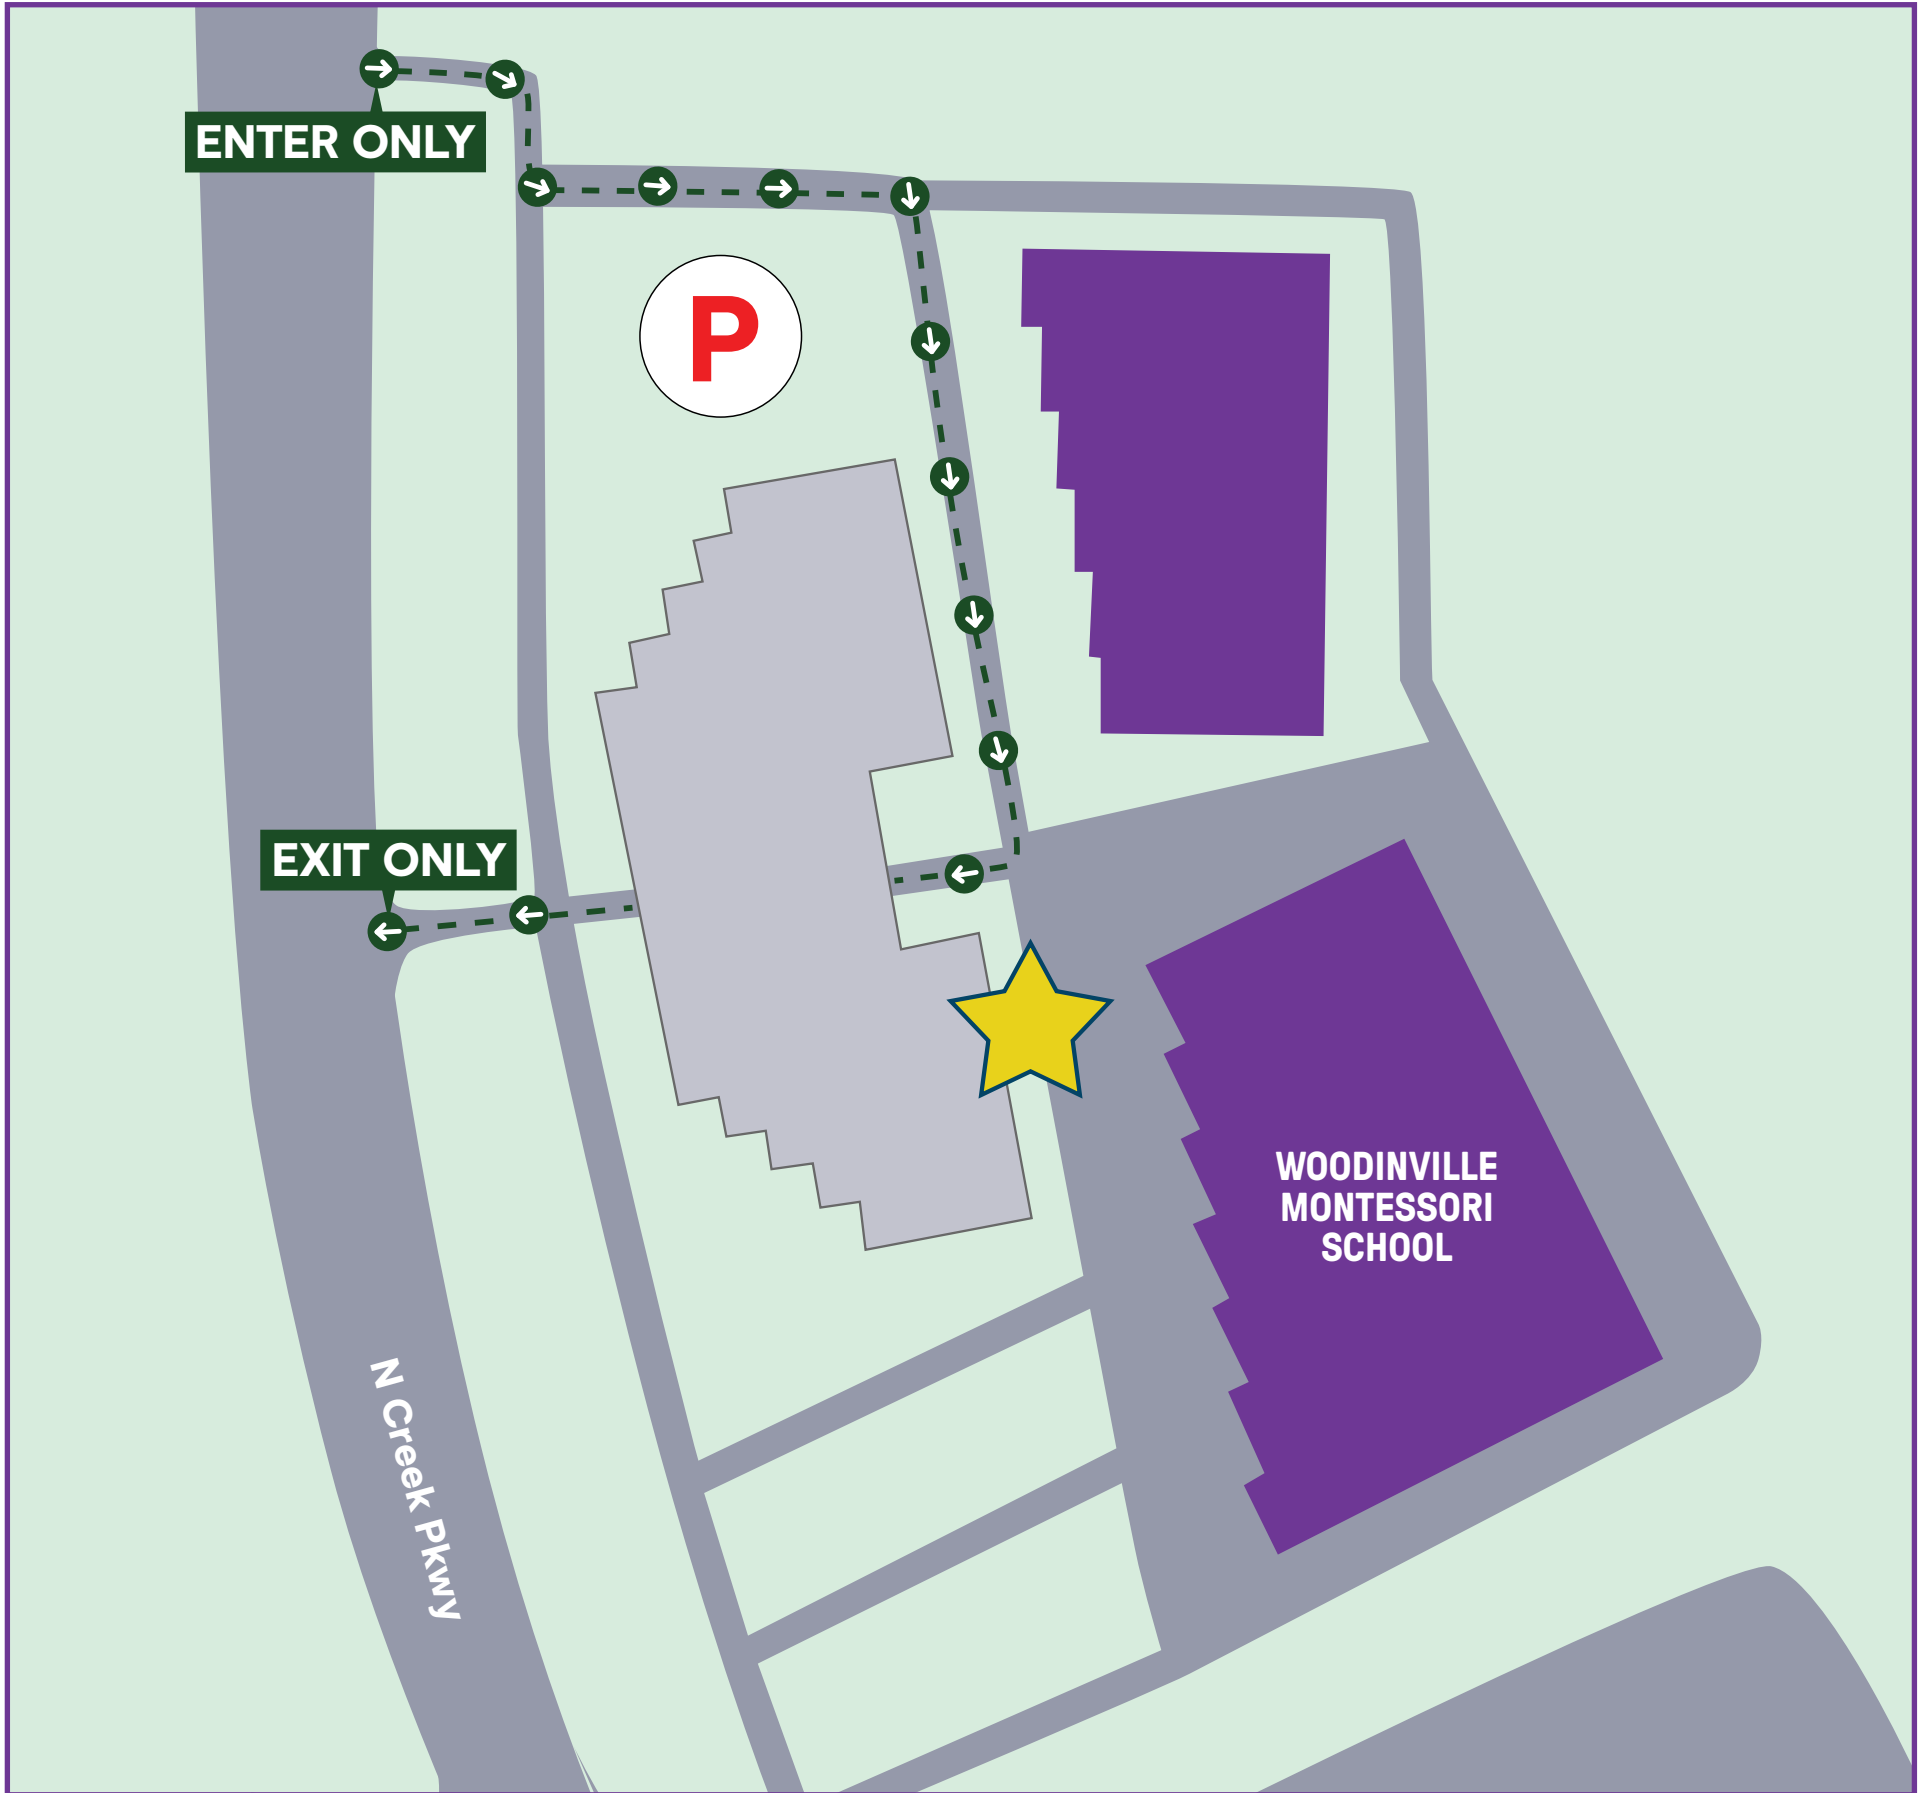

Drop-Off and Pick-Up Zone
DOOR 8

Site Phone Number: **(206) 360-8885**

Drop-Off Locations

Woodinville Montessori School

Drop-Off and Pick-Up Zone

Site Phone Number: **(206) 360-8885**

Drop-Off and Pick-Up Zone
DOOR 8

Site Phone Number: **(206) 360-8885**

Late Drop-Off and Early Pick-Up

Pacific Science Center

Late Drop-Off/Early Pick-Up Zone

Please go to Door 8.

- Drop-Off Time: 9–9:10 a.m.
- Pick-Up Time: 4–4:10 p.m.
- Early pick ups end at 3:30 p.m.