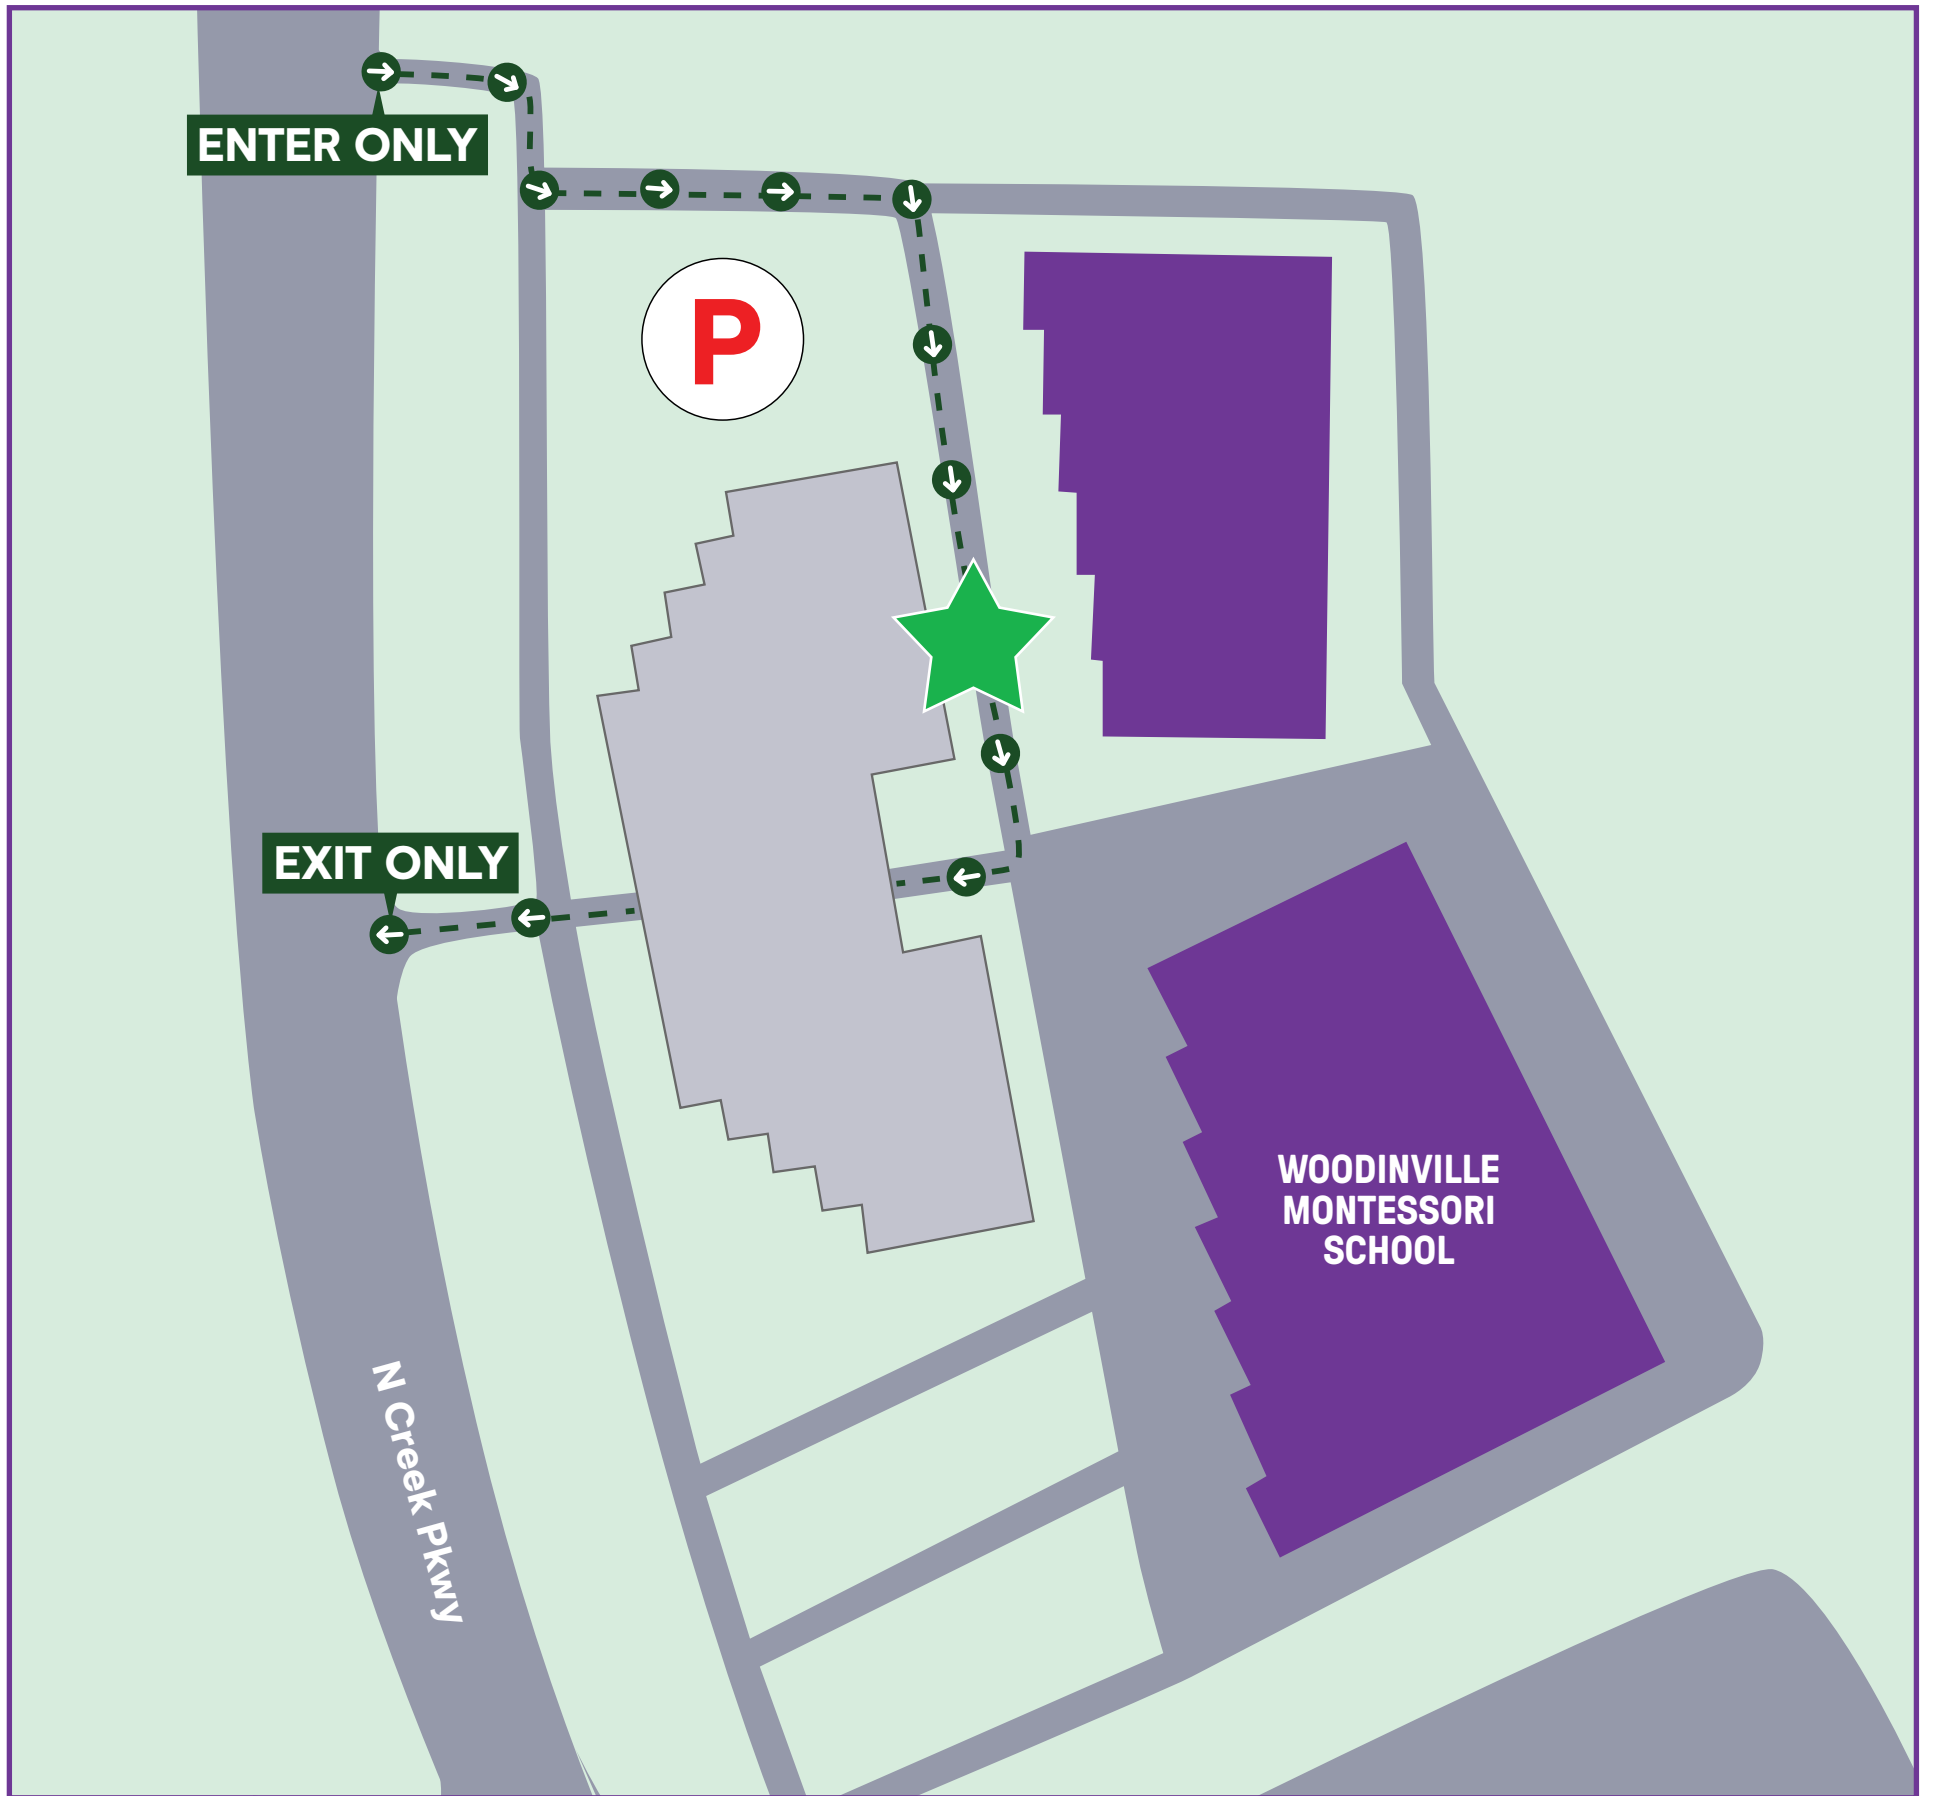

Drop-Off and Pick-Up Zone
DOOR 8

Site Phone Number: **(206) 360-8885**

Drop-Off Locations

Woodinville Montessori School

Drop-Off and Pick-Up Zone

Site Phone Number: **(206) 360-8885**

Drop-Off and Pick-Up Zone
DOOR 8

Site Phone Number: **(206) 360-8885**

Late Drop-Off and Early Pick-Up

Pacific Science Center

Late Drop-Off/Early Pick-Up Zone

Please go to Door 8.

- Drop-Off Time: 9–9:10 a.m.
- Pick-Up Time: 4–4:10 p.m.
- Early pick ups end at 3:30 p.m.