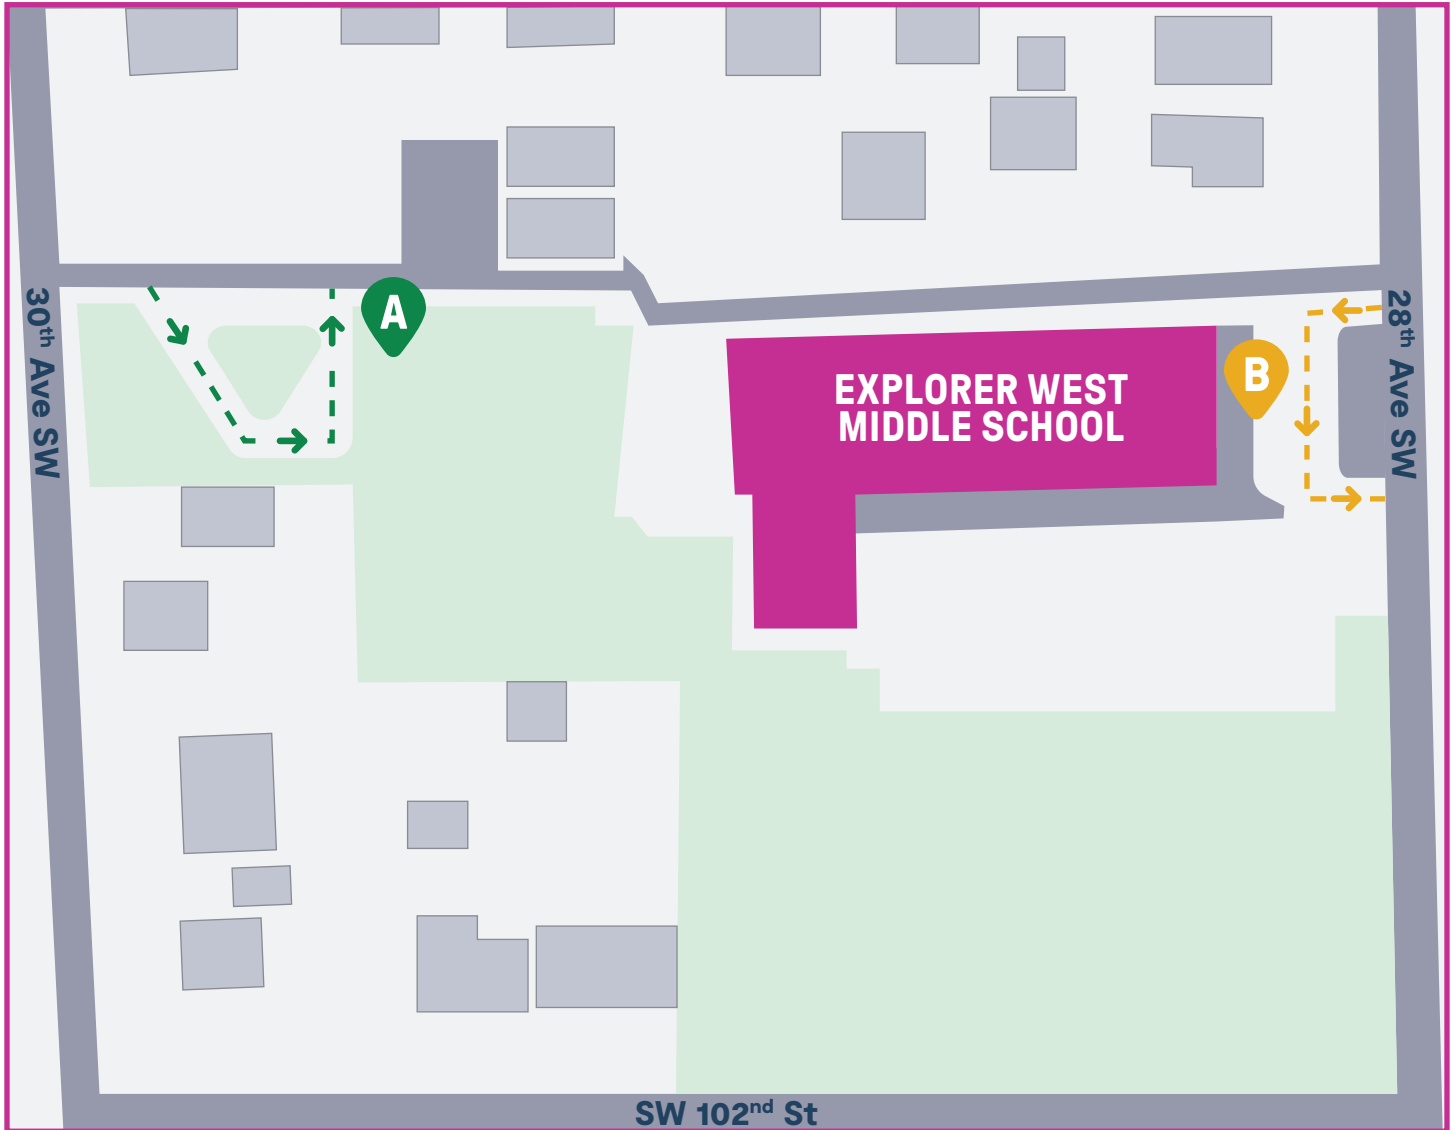

Drop-Off Locations

Explorer West Middle School

A Grades PreK–3: Drop-off and Pick-up Zone

B Grades 4–8: Drop-off and Pick-up Zone